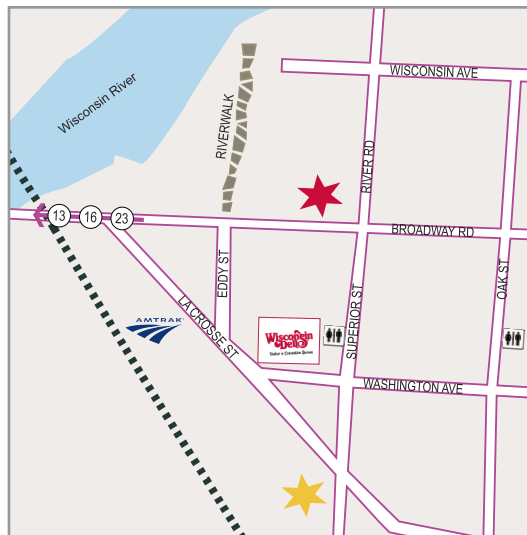

LOCAL CHARTER COMPANY FOR A REPLACEMENT COACH

- **Able Trek Tours** - Don Douglas 608-524-3021
- **Badger Bus Charters** in Madison - 800-442-8259

PARKING

Free motorcoach parking is available at most resorts and attractions, with the exception of downtown Wisconsin Dells.

- ★ Free bus parking (with purchase of Dells Boat Tours®) is located behind **Ripley's Believe it or Not! Museum** at 115 Broadway, Wisconsin Dells, WI 35965.